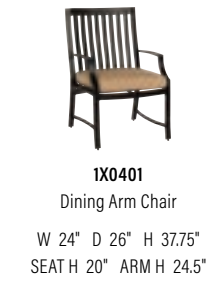

SEAL COVE

ALUMINUM

Embrace effortless style with the Seal Cove collection. Minimalist in spirit yet rich in detail, this transitional design complements any outdoor setting, from country homes to seaside escapes and desert retreats. Your choice of beautiful finishes and a curated selection of fabrics allow for personalized looks. Slatted-back chairs with plush cushions invite relaxation, while coordinating occasional and dining tables with slatted tops create a cohesive and elegant space for lounging and entertaining.