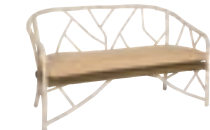

S545051
Faux Bois Love Seat
W 60" D 28" H 36"
SEAT H 21" ARM H 26"