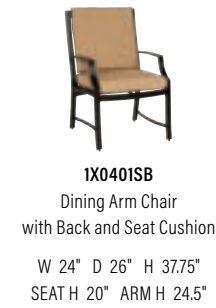

SEAL COVE

ALUMINUM

Embrace effortless style with the Seal Cove collection. Minimalist in spirit yet rich in detail, this transitional design complements any outdoor setting, from country homes to seaside escapes and desert retreats. Your choice of beautiful finishes and a curated selection of fabrics allow for personalized looks. Slatted-back chairs with plush cushions invite relaxation, while coordinating occasional and dining tables with slatted tops create a cohesive and elegant space for lounging and entertaining.