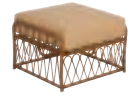

S650005
Ottoman
W 27.75" D 26" H 17.5"
SEAT H 18"