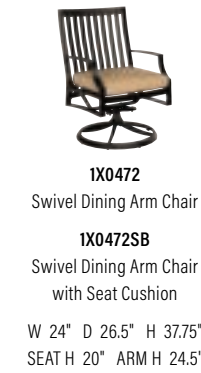

SEAL COVE

ALUMINUM

Embrace effortless style with the Seal Cove collection. Minimalist in spirit yet rich in detail, this transitional design complements any outdoor setting, from country homes to seaside escapes and desert retreats. Your choice of beautiful finishes and a curated selection of fabrics allow for personalized looks. Slatted-back chairs with plush cushions invite relaxation, while coordinating occasional and dining tables with slatted tops create a cohesive and elegant space for lounging and entertaining.